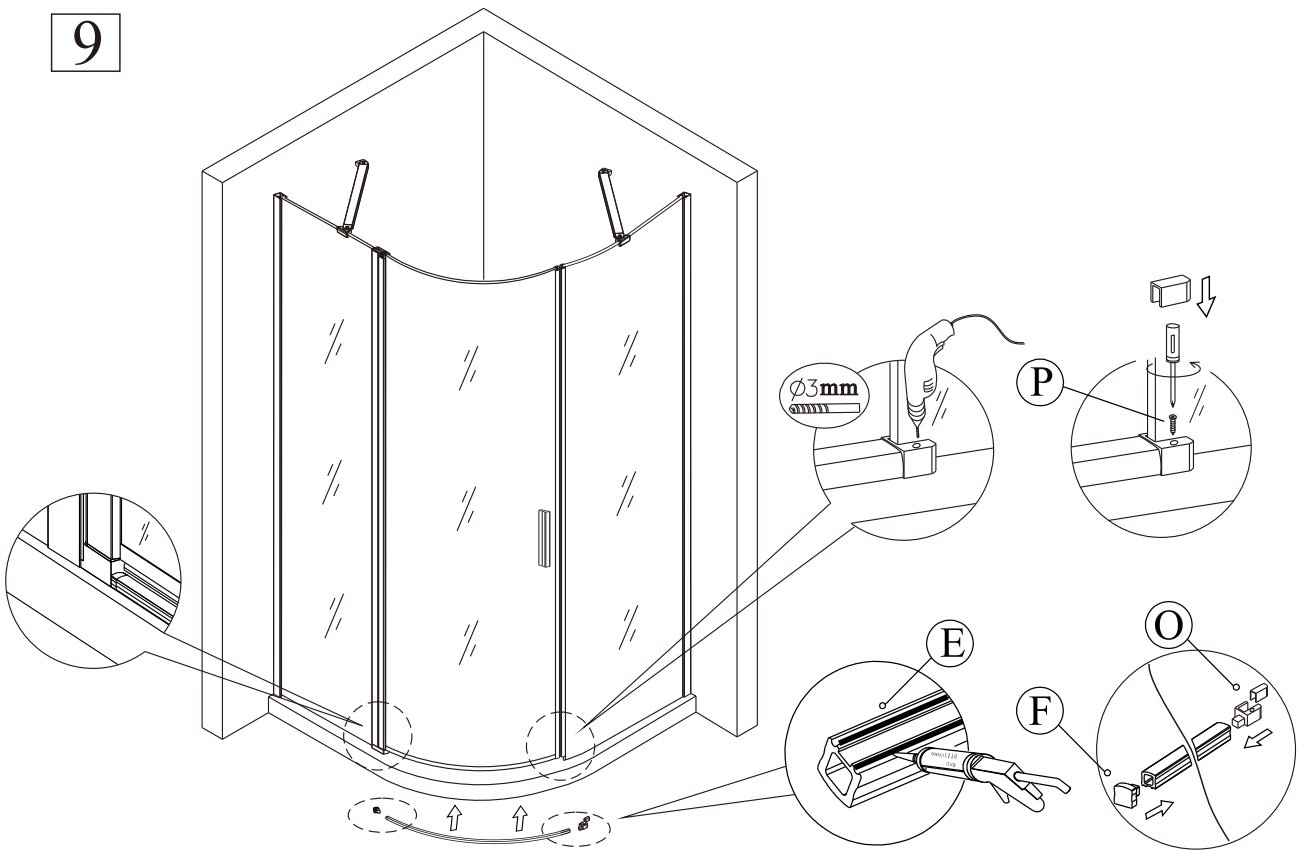

10

Polysan s.r.o.
Nesměřice 52
285 22 Zruč nad Sázavou
Czech Republic
www.polysan.net

EN 14428

Glass shower enclosure
cleaning efficiency: conforming
impact resistance: conforming
operating life: conforming