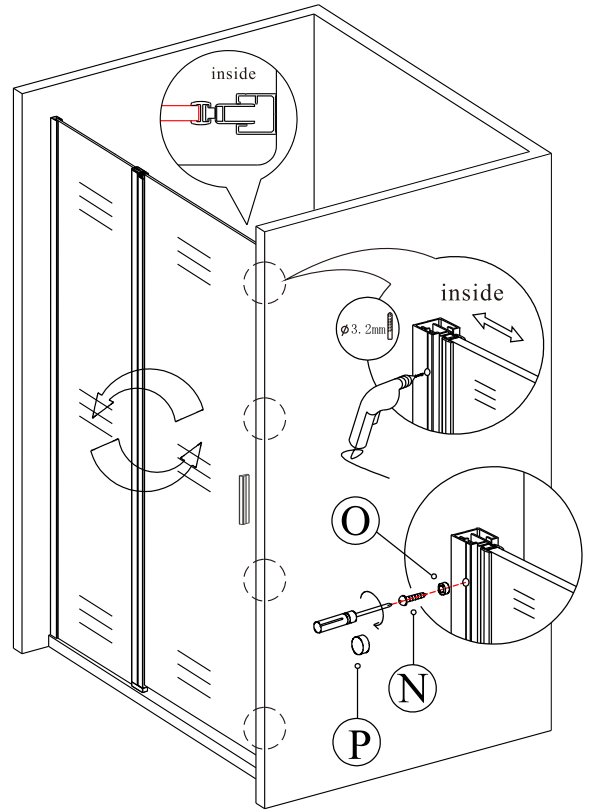

10

11

12

13

Polysan s.r.o.
Nesměřice 52
285 22 Zruč nad Sázavou
Czech Republic
www.polysan.net

EN 14428

Glass shower enclosure
cleaning efficiency: conforming
impact resistance: conforming
operating life: conforming