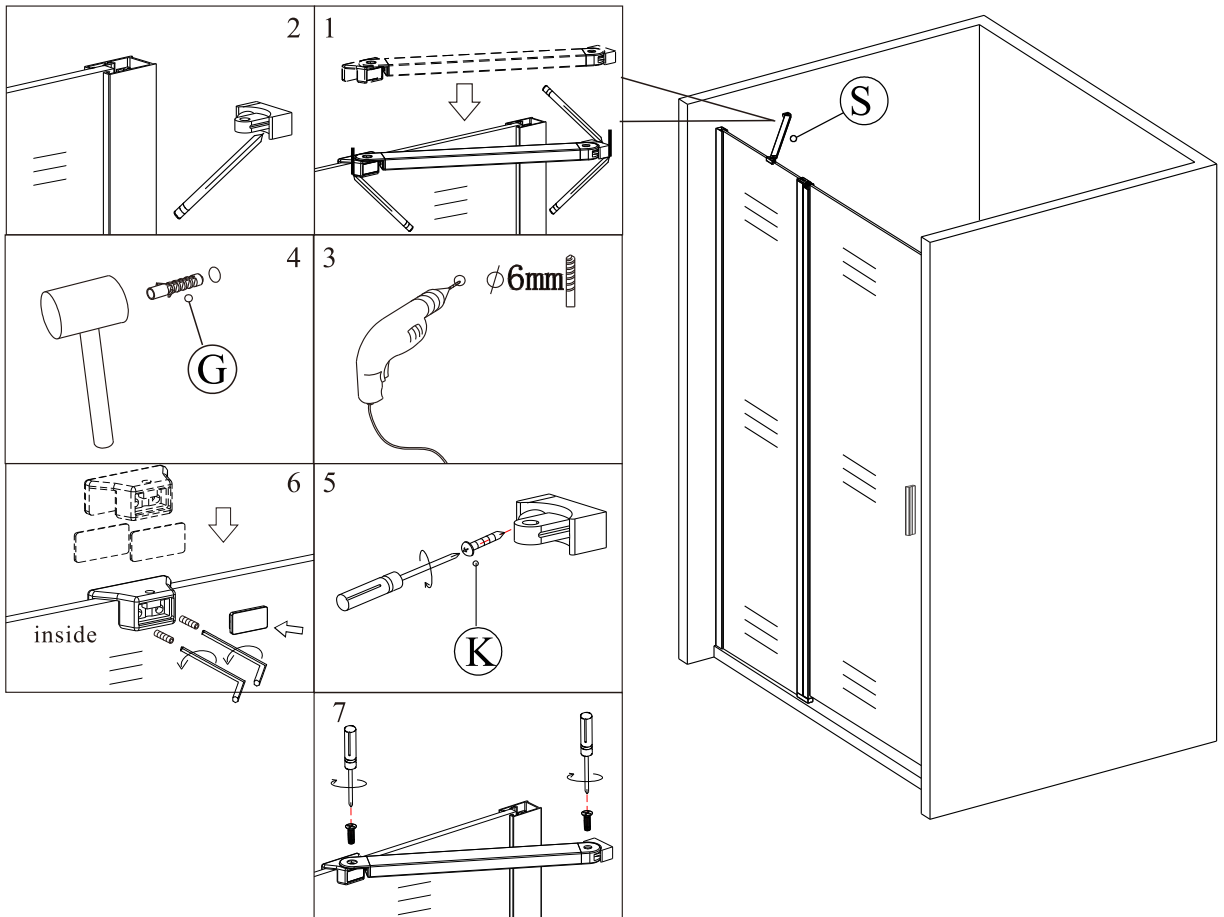

10

11

12

13

Polysan s.r.o.
Nesměřice 52
285 22 Zruč nad Sázavou
Czech Republic
www.polysan.net

EN 14428

Glass shower enclosure
cleaning efficiency: conforming
impact resistance: conforming
operating life: conforming