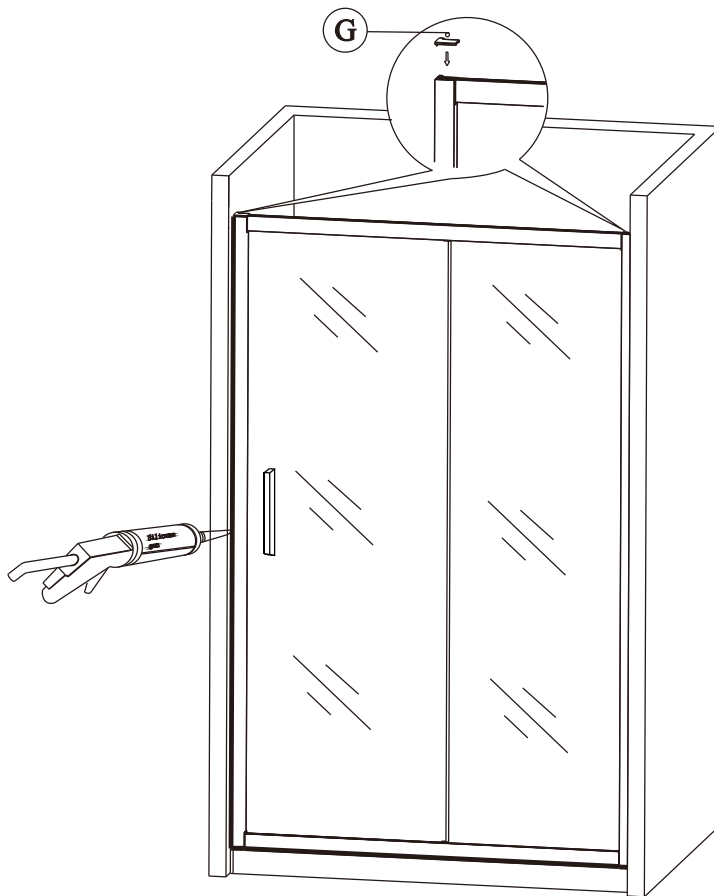

11

12

13

Polysan s.r.o.
Nesměřice 52
285 22 Zruč nad Sázavou
Czech Republic
www.polysan.net

EN 14428

Glass shower enclosure
cleaning efficiency: conforming
impact resistance: conforming
operating life: conforming