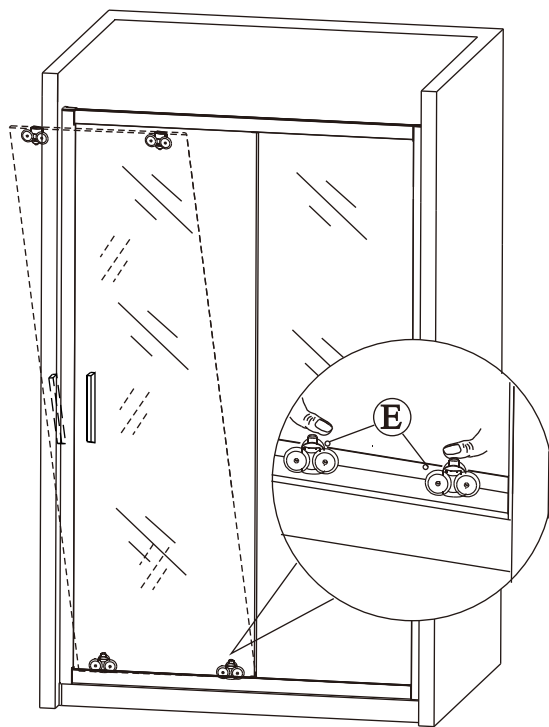

11

12

13

Polysan s.r.o.
Nesměřice 52
285 22 Zruč nad Sázavou
Czech Republic
www.polysan.net

EN 14428

Glass shower enclosure
cleaning efficiency: conforming
impact resistance: conforming
operating life: conforming