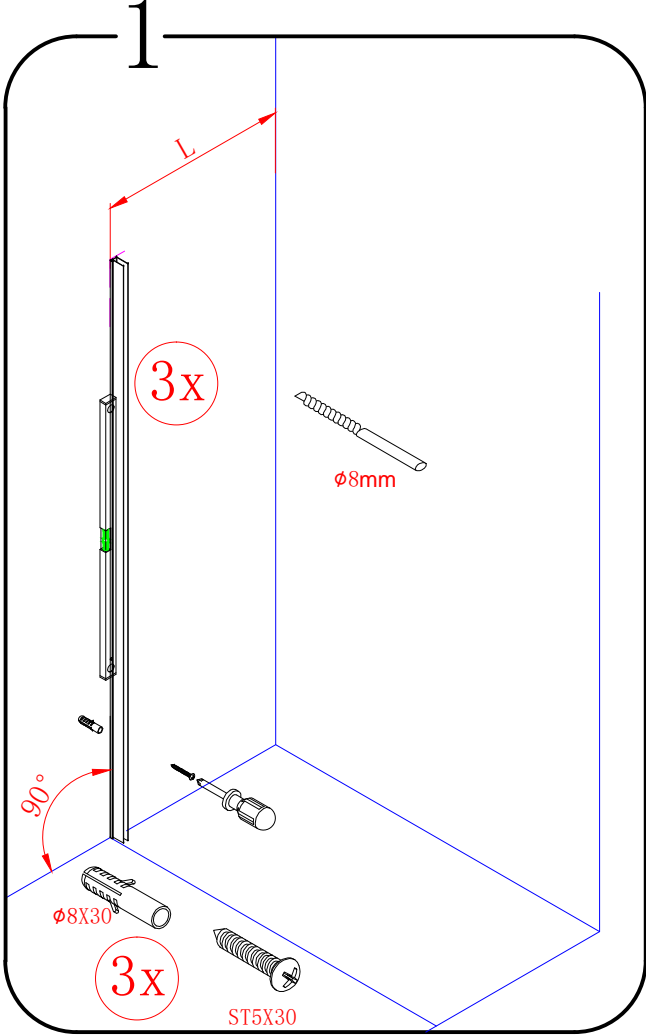

MODULAR SHOWER

MS2A-70/80/90/100/110/120

polysan 

Polysan s.r.o.
Nesměřice 52
285 22 Zruč nad Sázavou
Czech Republic
www.polysan.net

4a

or 4b

or 4c

5

Polysan s.r.o.
Nesměřice 52
285 22 Zruč nad Sázavou
Czech Republic
www.polysan.net

EN 14428

Glass shower enclosure
cleaning efficiency: conforming
impact resistance: conforming
operating life: conforming