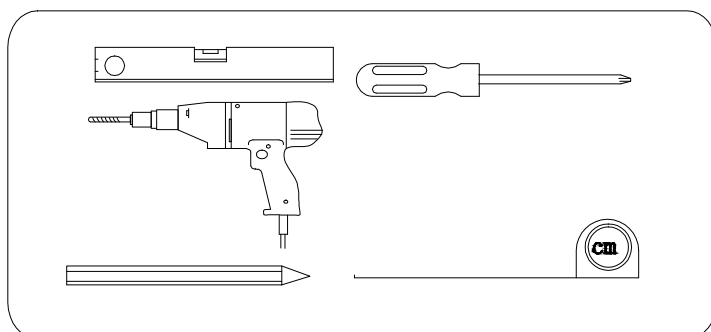

MODULAR SHOWER

MS2A-70/80/90/100/110/120

polysan 

Polysan s.r.o.
Nesměřice 52
285 22 Zruč nad Sázavou
Czech Republic
www.polysan.net

4a

or 4b

or 4c

5

Polysan s.r.o.
Nesměřice 52
285 22 Zruč nad Sázavou
Czech Republic
www.polysan.net

EN 14428

Glass shower enclosure
cleaning efficiency: conforming
impact resistance: conforming
operating life: conforming