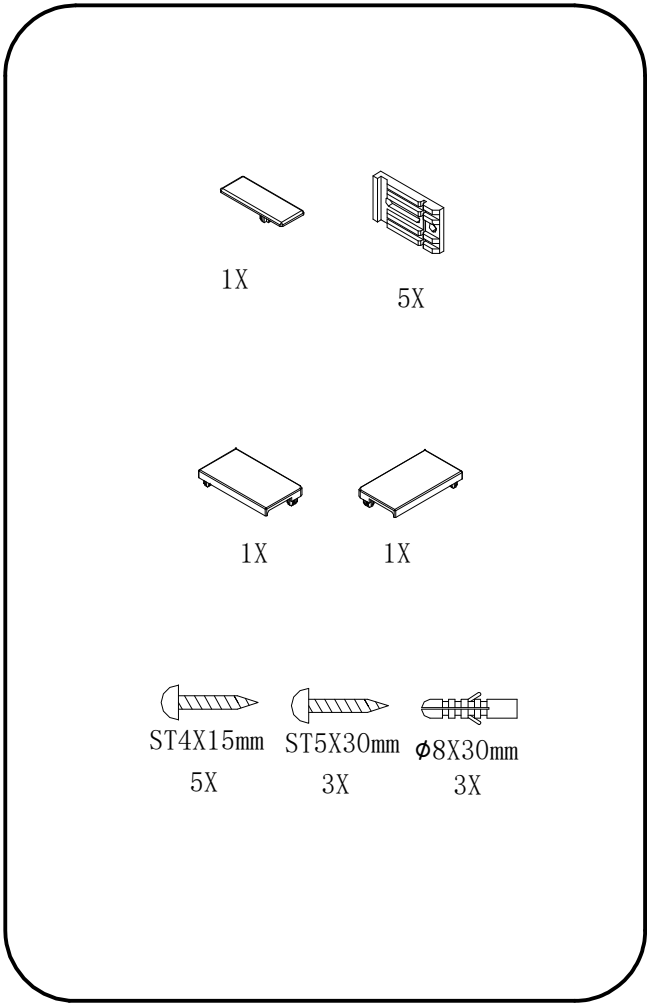

MODULAR SHOWER

MS2A-70/80/90/100/110/120

polysan 

Polysan s.r.o.
Nesměřice 52
285 22 Zruč nad Sázavou
Czech Republic
www.polysan.net

4a

or 4b

or 4c

5

Polysan s.r.o.
Nesměřice 52
285 22 Zruč nad Sázavou
Czech Republic
www.polysan.net

EN 14428

Glass shower enclosure
cleaning efficiency: conforming
impact resistance: conforming
operating life: conforming