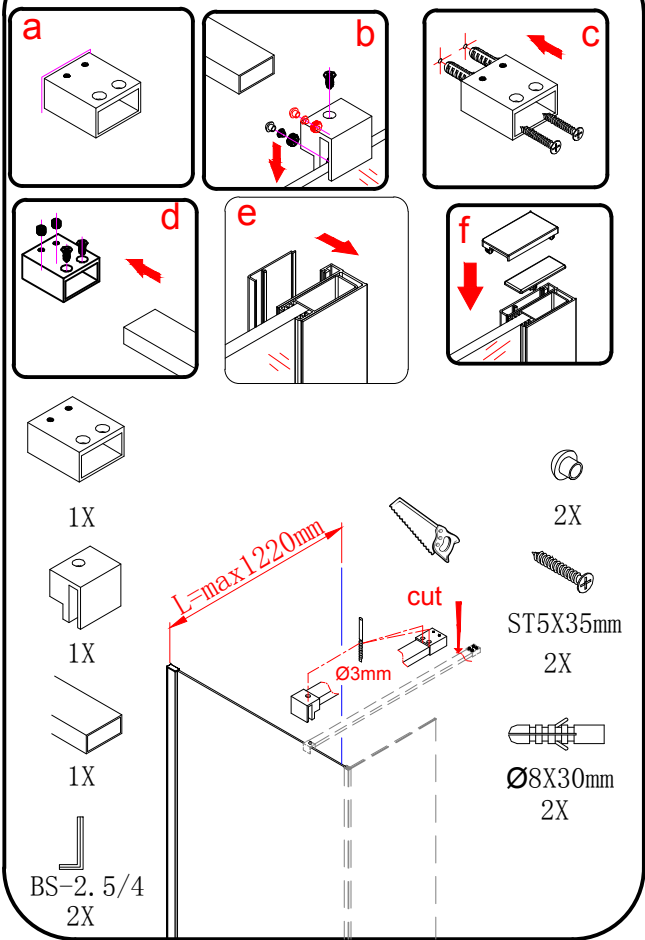

MODULAR SHOWER

MS2A-70/80/90/100/110/120

polysan 

Polysan s.r.o.
Nesměřice 52
285 22 Zruč nad Sázavou
Czech Republic
www.polysan.net

4a

or 4b

or 4c

5

Polysan s.r.o.
Nesměřice 52
285 22 Zruč nad Sázavou
Czech Republic
www.polysan.net

EN 14428

Glass shower enclosure
cleaning efficiency: conforming
impact resistance: conforming
operating life: conforming