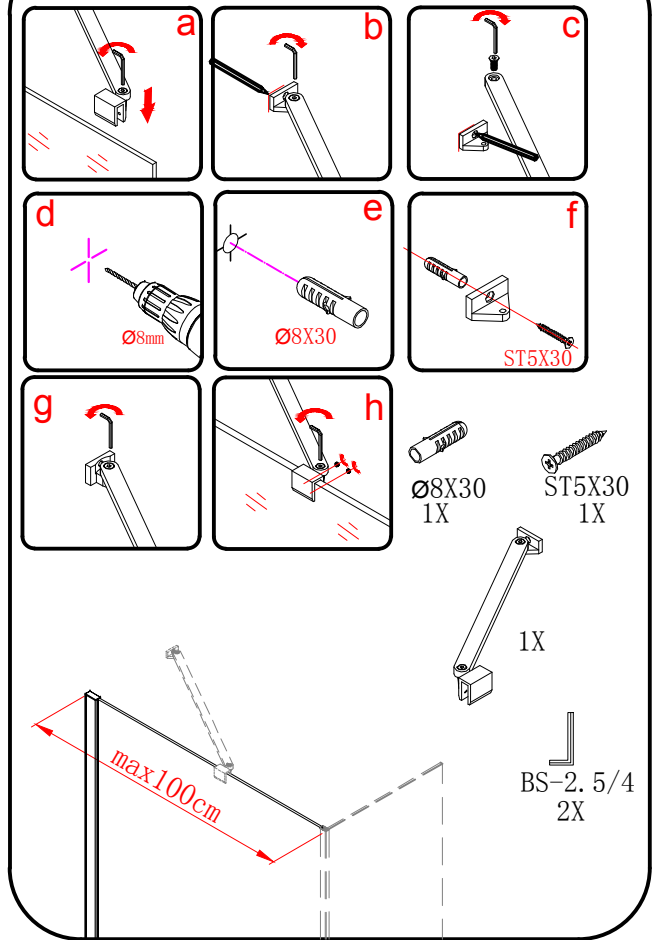

MODULAR SHOWER

MS2A-70/80/90/100/110/120

polysan 

Polysan s.r.o.
Nesměřice 52
285 22 Zruč nad Sázavou
Czech Republic
www.polysan.net

4a

or 4b

or 4c

5

Polysan s.r.o.
Nesměřice 52
285 22 Zruč nad Sázavou
Czech Republic
www.polysan.net

EN 14428

Glass shower enclosure
cleaning efficiency: conforming
impact resistance: conforming
operating life: conforming