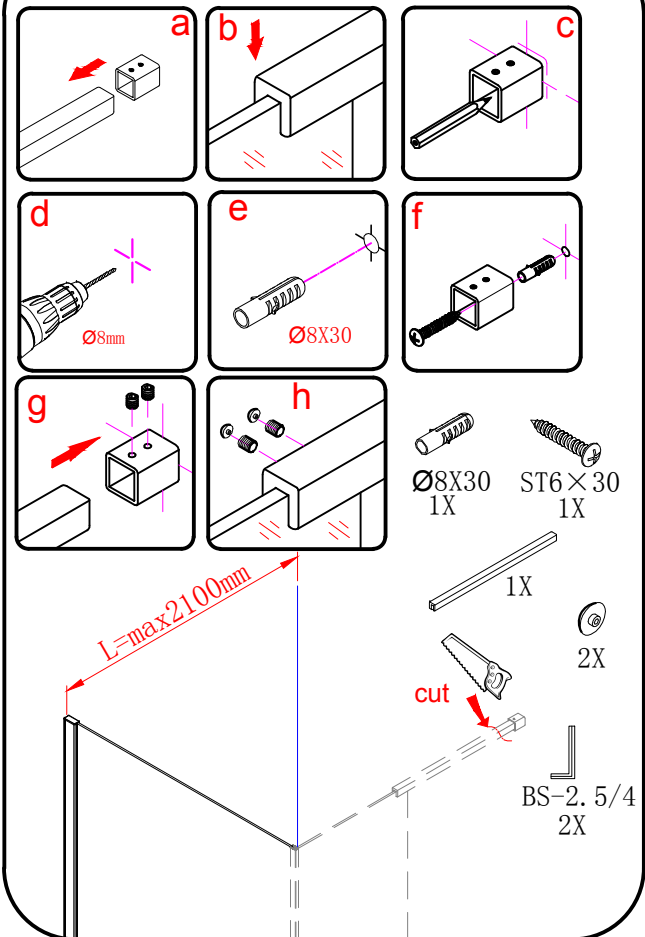

MODULAR SHOWER

MS2A-70/80/90/100/110/120

polysan 

Polysan s.r.o.
Nesměřice 52
285 22 Zruč nad Sázavou
Czech Republic
www.polysan.net

4a

or 4b

or 4c

5

Polysan s.r.o.
Nesměřice 52
285 22 Zruč nad Sázavou
Czech Republic
www.polysan.net

EN 14428

Glass shower enclosure
cleaning efficiency: conforming
impact resistance: conforming
operating life: conforming