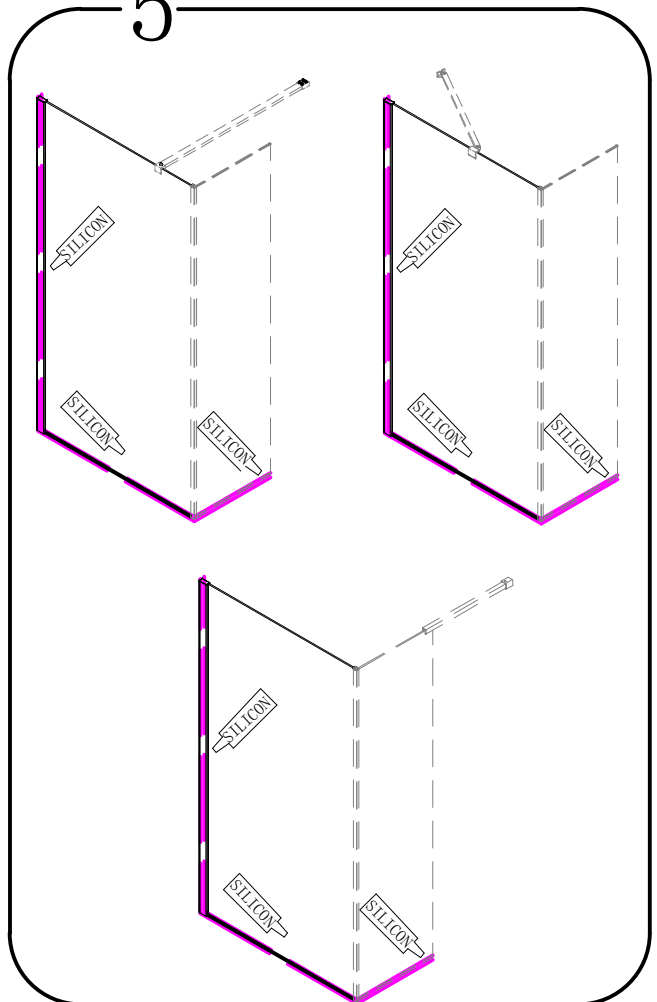

MODULAR SHOWER

MS2A-70/80/90/100/110/120

polysan 

Polysan s.r.o.
Nesměřice 52
285 22 Zruč nad Sázavou
Czech Republic
www.polysan.net

4a

or 4b

or 4c

5

Polysan s.r.o.
Nesměřice 52
285 22 Zruč nad Sázavou
Czech Republic
www.polysan.net

EN 14428

Glass shower enclosure
cleaning efficiency: conforming
impact resistance: conforming
operating life: conforming