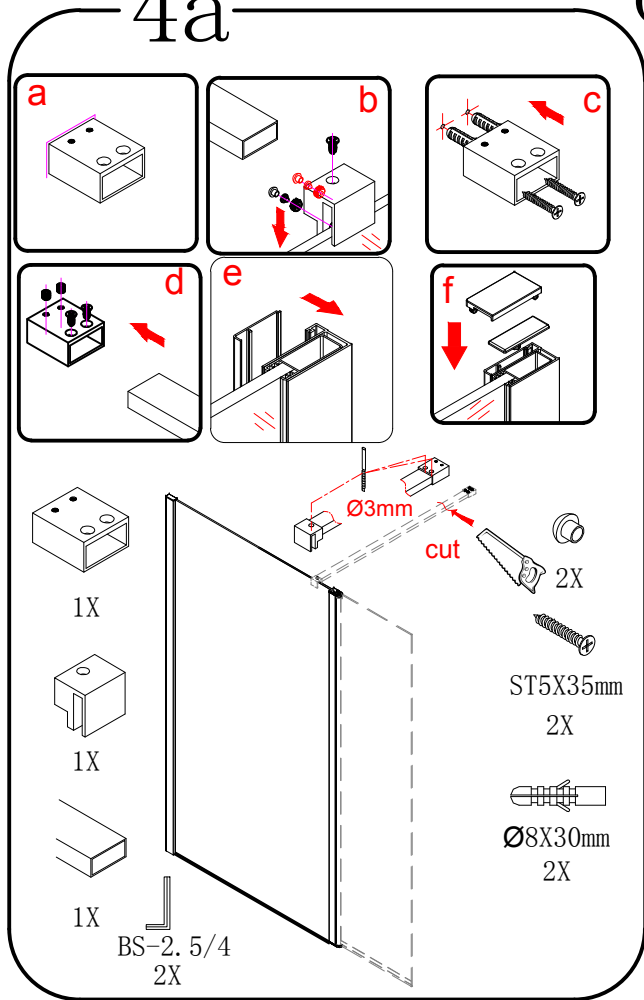

4a

or

4b

5

or

CE

Polysan s.r.o.
Nesměřice 52
285 22 Zruč nad Sázavou
Czech Republic
www.polysan.net

EN 14428

Glass shower enclosure
cleaning efficiency: conforming
impact resistance: conforming
operating life: conforming

Skleněné sprchové zástěny
schopnost čištění: vyhovuje
odolnost proti nárazu: vyhovuje
životnost: vyhovuje