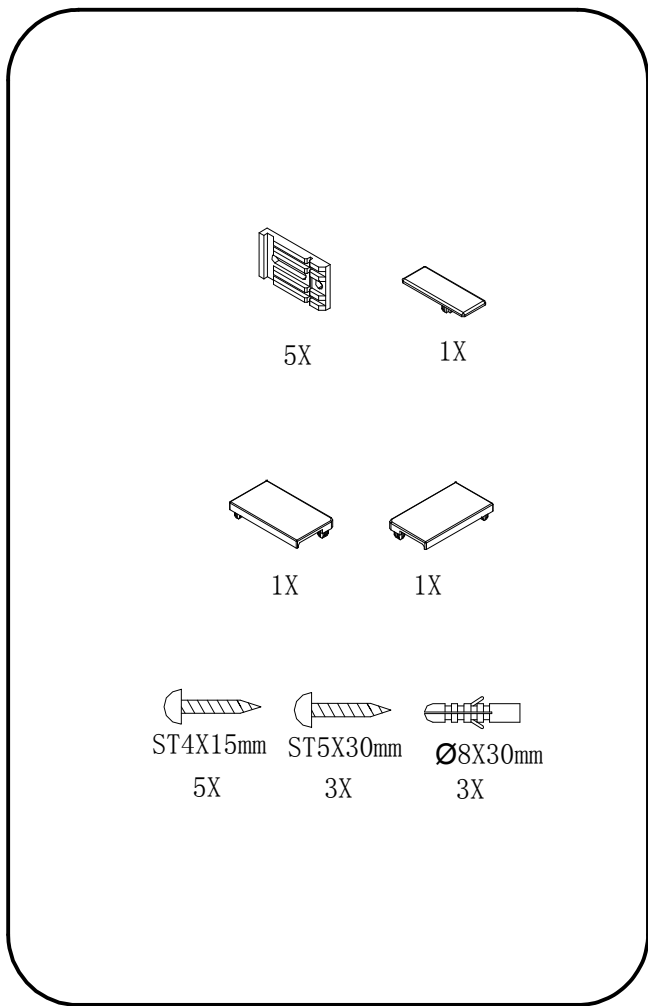

MODULAR SHOWER

MS3A-70/80/90/100/120

polysan 

Polysan s.r.o.
Nesměřice 52
285 22 Zruč nad Sázavou
Czech Republic
www.polysan.net

4a

or

4b

5

or

CE

Polysan s.r.o.
Nesměřice 52
285 22 Zruč nad Sázavou
Czech Republic
www.polysan.net

EN 14428

Glass shower enclosure
cleaning efficiency: conforming
impact resistance: conforming
operating life: conforming