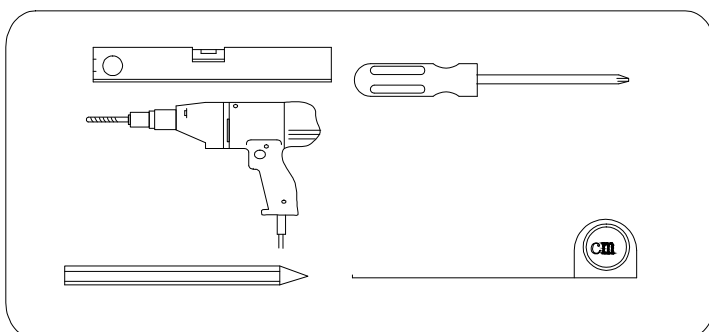

MODULAR SHOWER

MS3A-70/80/90/100/120

polysan

Polysan s.r.o.
Nesměřice 52
285 22 Zruč nad Sázavou
Czech Republic
www.polysan.net