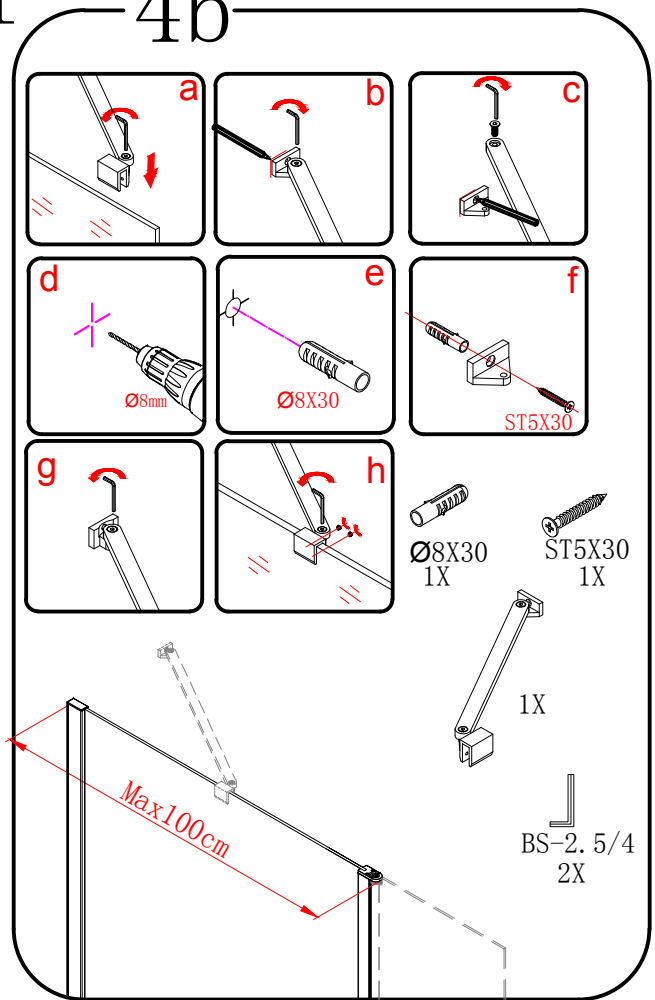

MODULAR SHOWER

MS3A-70/80/90/100/120

polysan 

Polysan s.r.o.
Nesměřice 52
285 22 Zruč nad Sázavou
Czech Republic
www.polysan.net

4a

or

4b

5

or

CE

Polysan s.r.o.
Nesměřice 52
285 22 Zruč nad Sázavou
Czech Republic
www.polysan.net

EN 14428

Glass shower enclosure
cleaning efficiency: conforming
impact resistance: conforming
operating life: conforming