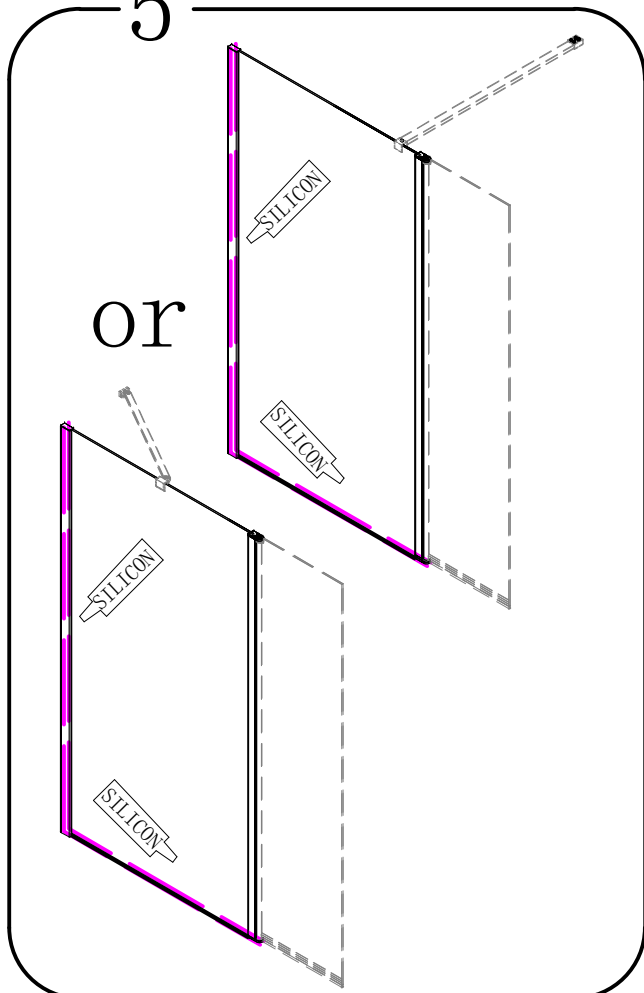

or

CE

Polysan s.r.o.
Nesměřice 52
285 22 Zruč nad Sázavou
Czech Republic
www.polysan.net

EN 14428

Glass shower enclosure
cleaning efficiency: conforming
impact resistance: conforming
operating life: conforming