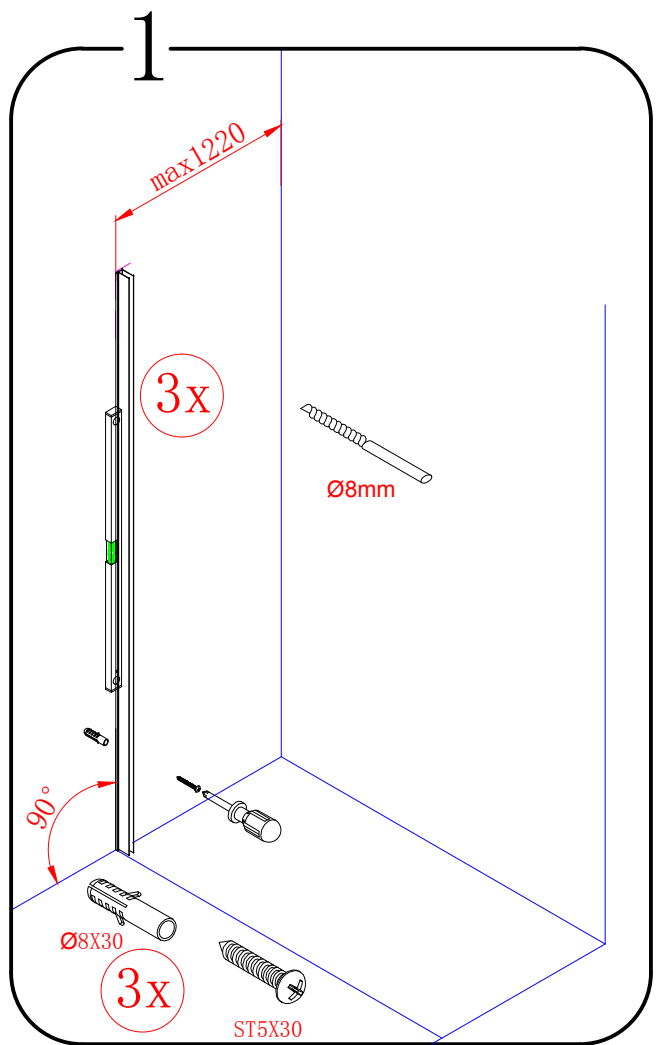

MODULAR SHOWER

MS3A-70/80/90/100/120

polysan 

Polysan s.r.o.
Nesměřice 52
285 22 Zruč nad Sázavou
Czech Republic
www.polysan.net

4a

or

4b

5

or

CE

Polysan s.r.o.
Nesměřice 52
285 22 Zruč nad Sázavou
Czech Republic
www.polysan.net

EN 14428

Glass shower enclosure
cleaning efficiency: conforming
impact resistance: conforming
operating life: conforming