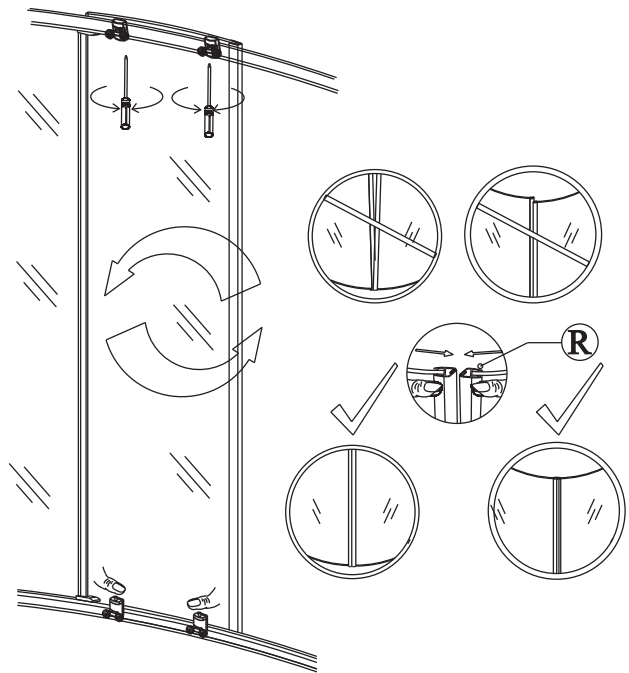

(5)

CE

Polysan s.r.o.  
Nesměřice 52  
285 22 Zruč nad Sázavou  
Czech Republic  
[www.polysan.net](http://www.polysan.net)

EN 14428

Glass shower enclosure  
cleaning efficiency: conforming  
impact resistance: conforming  
operating life: conforming