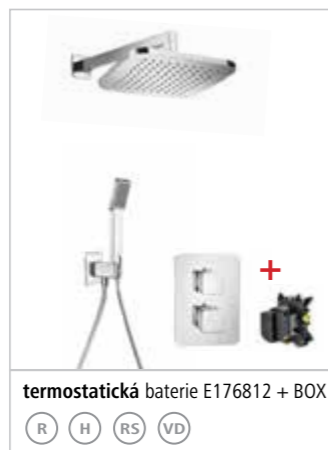

termostatická baterie E176812 + BOX
IETV22 ~~21.090,- nově~~ **20.040,-**

INFINITY ECOAIR TV 22x22 cm
IETV22 ~~21.090,- nově~~ **20.040,-**