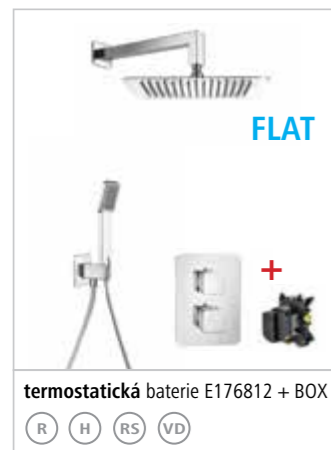

termostatická baterie E176812 + BOX
IFTV25 ~~22.190,- nově~~ **21.080,-**

INFINITY FLAT TV 25x25 cm
IFTV25 ~~22.190,- nově~~ **21.080,-**